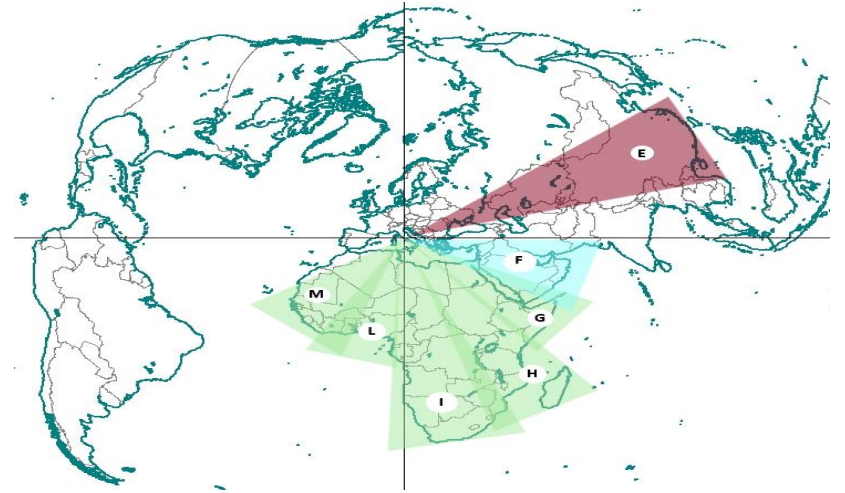

VATICAN RADIO - SHORT WAVE GENERAL SCHEDULE

31st March 2024 - 26th October 2024

UTC = Universal Time Coordinated = GMT.

Days of operation:

W = Weekdays; H = Holydays; 1 = Mon.; 2 = Tue.; 3 = Wed.; 4 = Thu.; 5 = Fri.; 6 = Sat.; 7 = Sun.; S1= first Saturday in month.

Symbols:

N = News; † = Liturgy

Capital letters following frequencies indicate the radiation direction of antennas from Santa Maria di Galeria.

The radiation direction of antennas from transmitting sites other than Santa Maria di Galeria is reported in the map "Relay stations" at the bottom of the last page.

Target areas covered by directional antennas from SMG.

AFRICA

SHORT WAVES

| DAYS OF OPERATION | SYMBOLS | Start Time UTC | End Time UTC | Broadcast | 75m | 49m | 41m | 31m | 25m | 22m | 19m | 16m | 13m |
|-------------------|---------|----------------|--------------|---------------|-----|-----|-----|-----|-----|---------|----------|-------|-----|
| | | | | | kHz | kHz | kHz | kHz | kHz | kHz | kHz | kHz | kHz |
| 7 - H | † | 08:30 | 09:50 | GE'EZ LITURGY | ◆ | ◆ | ◆ | ◆ | ◆ | ◆ | 15595-F | 17790 | ◆ |
| | | 15:30 | 16:00 | AMHARIC | ◆ | ◆ | ◆ | ◆ | ◆ | 13830-F | 15565-GH | ◆ | |
| 7 - 1 | | 16:00 | 16:30 | KISWAHILI | ◆ | ◆ | ◆ | ◆ | ◆ | 13830 | 15565-H | ◆ | ◆ |
| 6 | | 16:00 | 16:15 | KISWAHILI | ◆ | ◆ | ◆ | ◆ | ◆ | 13830 | 15565-H | ◆ | ◆ |
| 6 | | 16:15 | 16:30 | SOMALI | ◆ | ◆ | ◆ | ◆ | ◆ | 13830 | 15565-G | ◆ | ◆ |