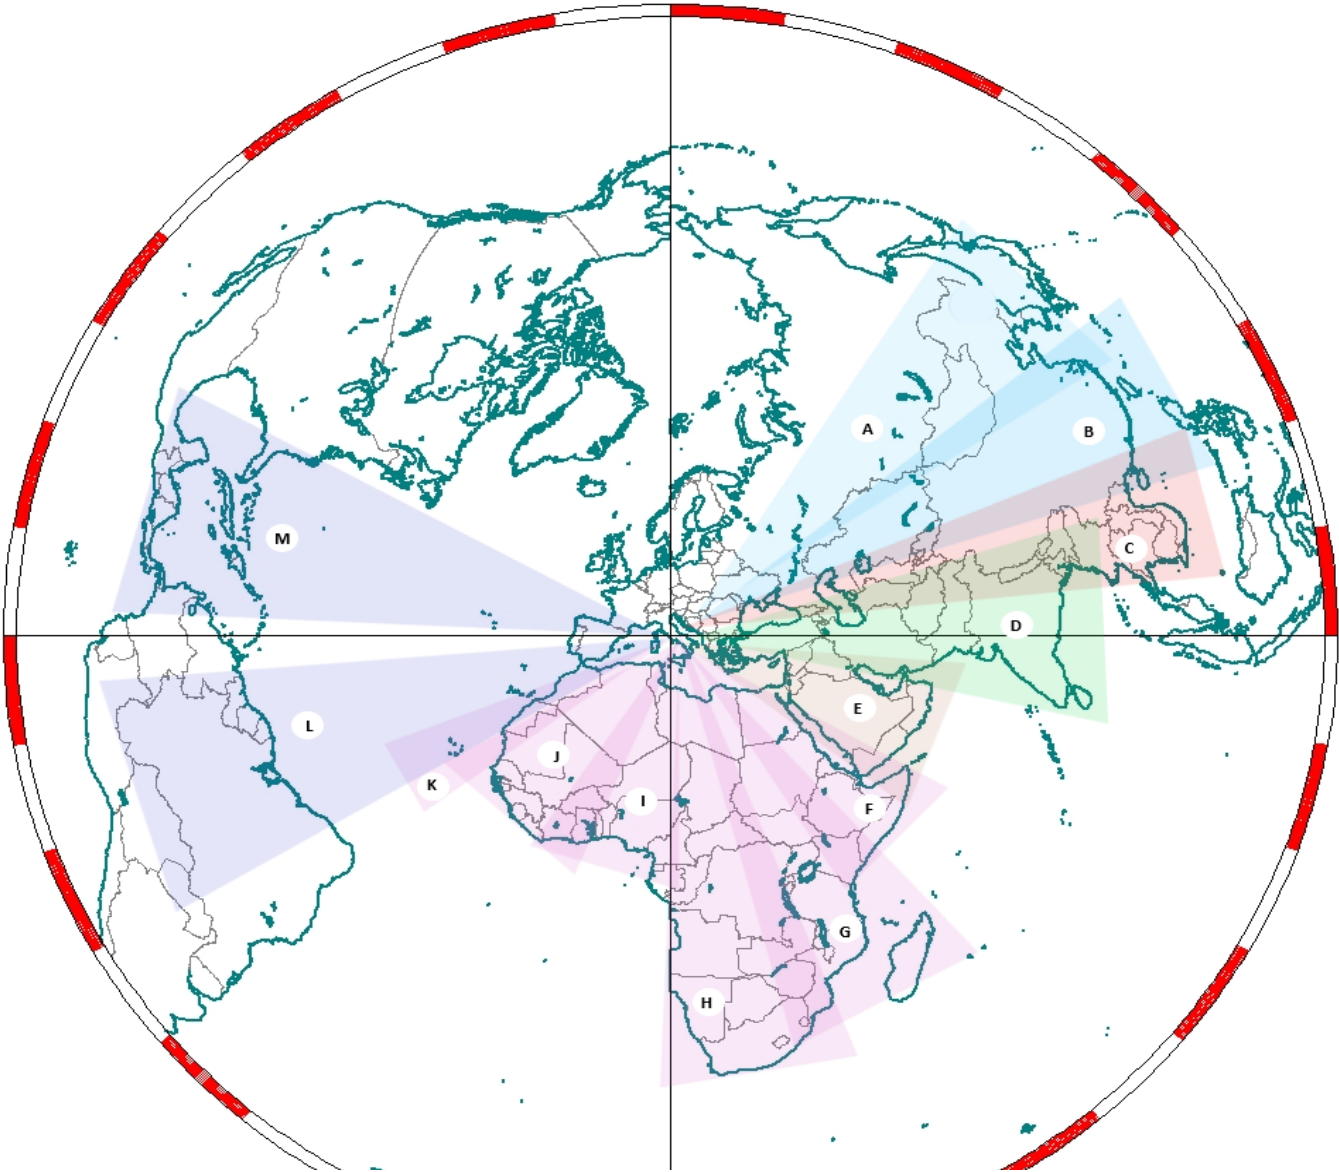

Target areas covered by directional antennas from SMG (for a larger view go to page 6)

AFRICA

DAYS OF OPERATION	SYMBOLS	Start Time UTC	End Time UTC	Broadcast	SHORT WAVES									
					75m kHz	49m kHz	41m kHz	31m kHz	25m kHz	22m kHz	19m kHz	16m kHz	13m kHz	
7 - H	†	08:30	09:50	GE'EZ LITURGY	◆	◆	◆	◆	◆	◆	15595-F	17790-FG	◆	
		15:30	16:00	AMHARIC	◆	◆	◆	◆	◆	13830-EF	15565-G	◆		

22:00	22:30	CHINESE	◆	◆	7410 - BC	9580 - B	11910 - A	◆	◆	◆
23:15	23:50	VIETNAMESE	◆	◆	◆	9580 - C	11910 - C	◆	◆	◆

VATICAN RADIO - SHORT WAVE GENERAL SCHEDULE

29th March 2026 - 24th October 2026

UTC = Universal Time Coordinated = GMT.

EUROPE and the MEDITERRANEAN

DAYS OF OPERATION

SHORT WAVES

SYMBOLS	Start Time UTC	End Time UTC	Broadcast	75m	49m	41m	31m	25m	22m	19m	16m	13m
				kHz	kHz	kHz	kHz	kHz	kHz	kHz	kHz	kHz
N	04:40	04:50	RG_UKRAINIAN	◆	◆	◆	9710 - O	11815 - O	◆	◆	◆	◆
	04:50	05:00	UKRAINIAN	◆	◆	◆	9710 - O	11815 - O	◆	◆	◆	◆
	05:00	05:20	RUSSIAN	◆	◆	◆	9710 - NO	11815 - NO	◆	◆	◆	◆
7 - H ☩	05:20	06:00	MASS IN LATIN	◆	◆	◆	◆	◆	◆	15595 - Q	◆	◆

17:00 17:20 BYELORUSSIAN

9710 - N

7 - H †

18:40 19:00 ROSARY

15595 - Q

SERVICE AREAS FOR EXTRA-EUROPEAN COUNTRIES

Relay stations