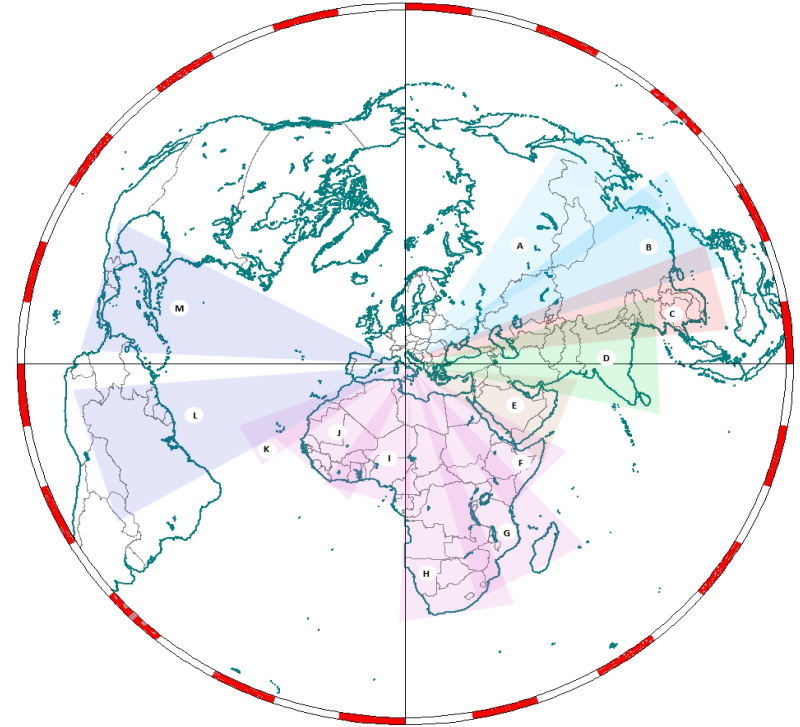

VATICAN RADIO - SHORT WAVE GENERAL SCHEDULE

29th March 2026 - 24th October 2026

UTC = Universal Time Coordinated = GMT.

Days of operation:

W = Weekdays; H = Holydays; 1 = Mon.; 2 = Tue.; 3 = Wed.; 4 = Thu.; 5 = Fri.; 6 = Sat.; 7 = Sun.; S1= first Saturday in month.

Symbols:

N = News; † = Liturgy

Capital letters following frequencies indicate the radiation direction of antennas from Santa Maria di Galeria. The radiation direction of antennas from transmitting sites other than Santa Maria di Galeria, frequencies with coloured background, is reported in the map "Relay stations" on the last page.

Target areas covered by directional antennas from SMG (for a larger view go to page 6)

AFRICA

DAYS OF OPERATION	SYMBOLS	Start Time UTC	End Time UTC	Broadcast	SHORT WAVES									
					75m kHz	49m kHz	41m kHz	31m kHz	25m kHz	22m kHz	19m kHz	16m kHz	13m kHz	
7 - H	†	08:30	09:50	GE'EZ LITURGY	◆	◆	◆	◆	◆	◆	15595-F	17790-FG	◆	
		15:30	16:00	AMHARIC	◆	◆	◆	◆	◆	13830-EF	15565-G	◆		

AMERICAS

SHORT WAVES

DAYS OF OPERATION

SYMBOLS

Start Time UTC	End Time UTC	Broadcast	75m kHz	49m kHz	41m kHz	31m kHz	25m kHz	22m kHz	19m kHz	16m kHz	13m kHz
01:00	01:30	PORTUGUESE	◆	◆	7305 - L	◆	◆	◆	◆	◆	◆
01:30	01:45	SPANISH	◆	◆	7305 - M	◆	◆	◆	◆	◆	◆
01:45	02:00	SPANISH	◆	◆	7305 - M	◆	◆	◆	◆	◆	◆
12:00	12:15	SPANISH	◆	◆	◆	◆	◆	◆	◆	◆	21730 - M