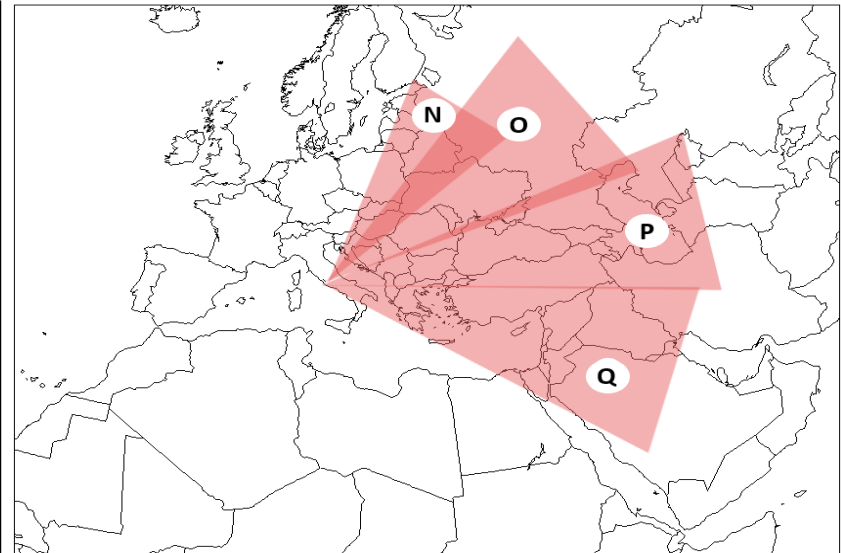

22:00	22:30	CHINESE	◆	◆	7410 - BC	9580 - B	11910 - A	◆	◆	◆
23:15	23:50	VIETNAMESE	◆	◆	◆	9580 - C	11910 - C	◆	◆	◆

VATICAN RADIO - SHORT WAVE GENERAL SCHEDULE

29th March 2026 - 24th October 2026

UTC = Universal Time Coordinated = GMT.

Days of operation:

W = Weekdays; H = Holydays; 1 = Mon.; 2 = Tue.; 3 = Wed.; 4 = Thu.; 5 = Fri.; 6 = Sat.; 7 = Sun.; S1= first Saturday in month.

Symbols:

N = News; ☩ = Liturgy

Capital letters following frequencies indicate the radiation direction of antennas from Santa Maria di Galeria. The radiation direction of antennas from transmitting sites other than Santa Maria di Galeria, frequencies with coloured background, reported in the map "Relay stations" on the last page.